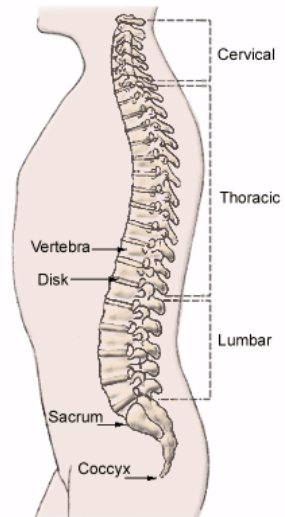

BACK CARE OFFICE SEATING

Supporting Your Back Properly

Body Weight Sensing this chair adjusts automatically to the weight of the sitter for the perfect sitting experience.

- Adjusts Automatically
- 5 Year Guarantee
- Optional Arms
- Optional Chrome Spider Base
- New Design Concept

Aplos

Body Weight Sensing.....

Adjusts automatically to users weight.

£238.00 + VAT

Includes Adjustable Arms and Chrome Base.

Comes with two fabric options. Shown with enhanced upholstery and black piping.